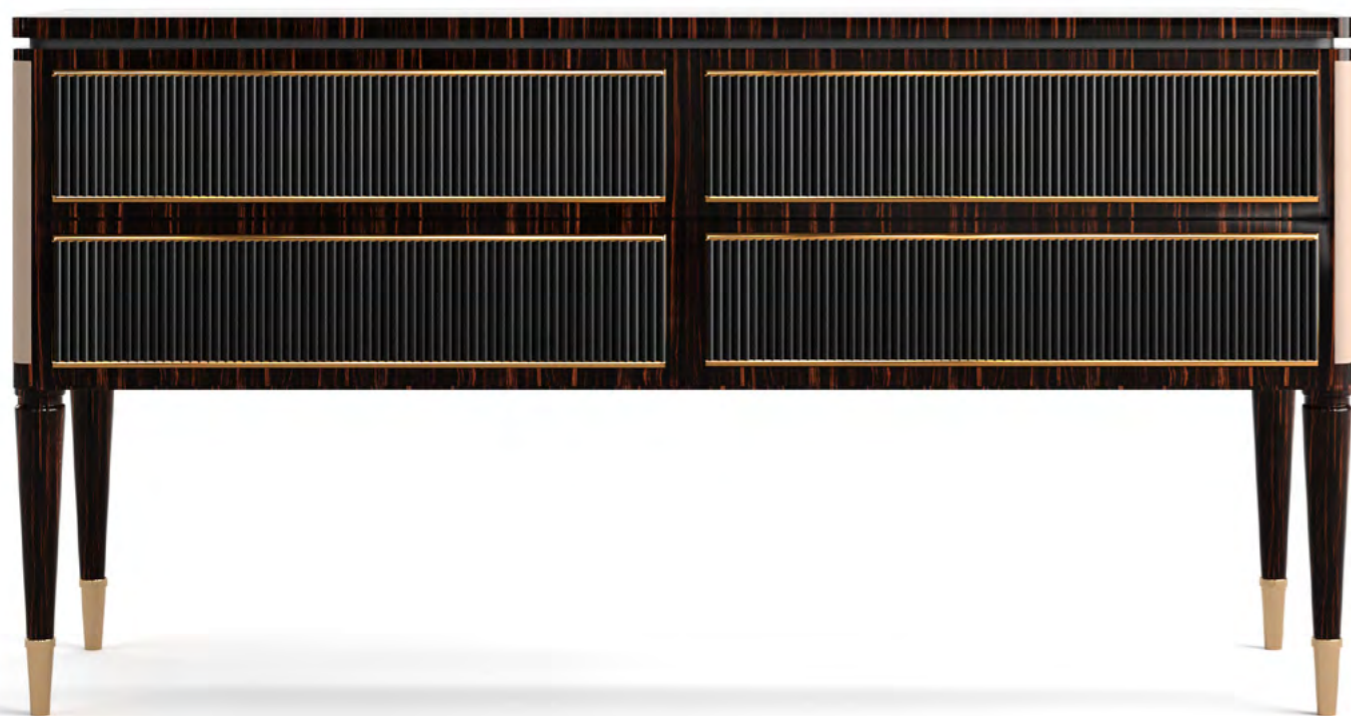

MONACO COLLECTION

CONSOLE- Ref.: 50583.0
Height: 80 cm / 31,5 in
Width: 160 cm / 62,99 in
Depth: 45 cm / 17,72 in
Net weight: 80,00 Kg / 176,21 lb
Finish: MAK.B/NB / DB (598/67)

Leather: 250.005