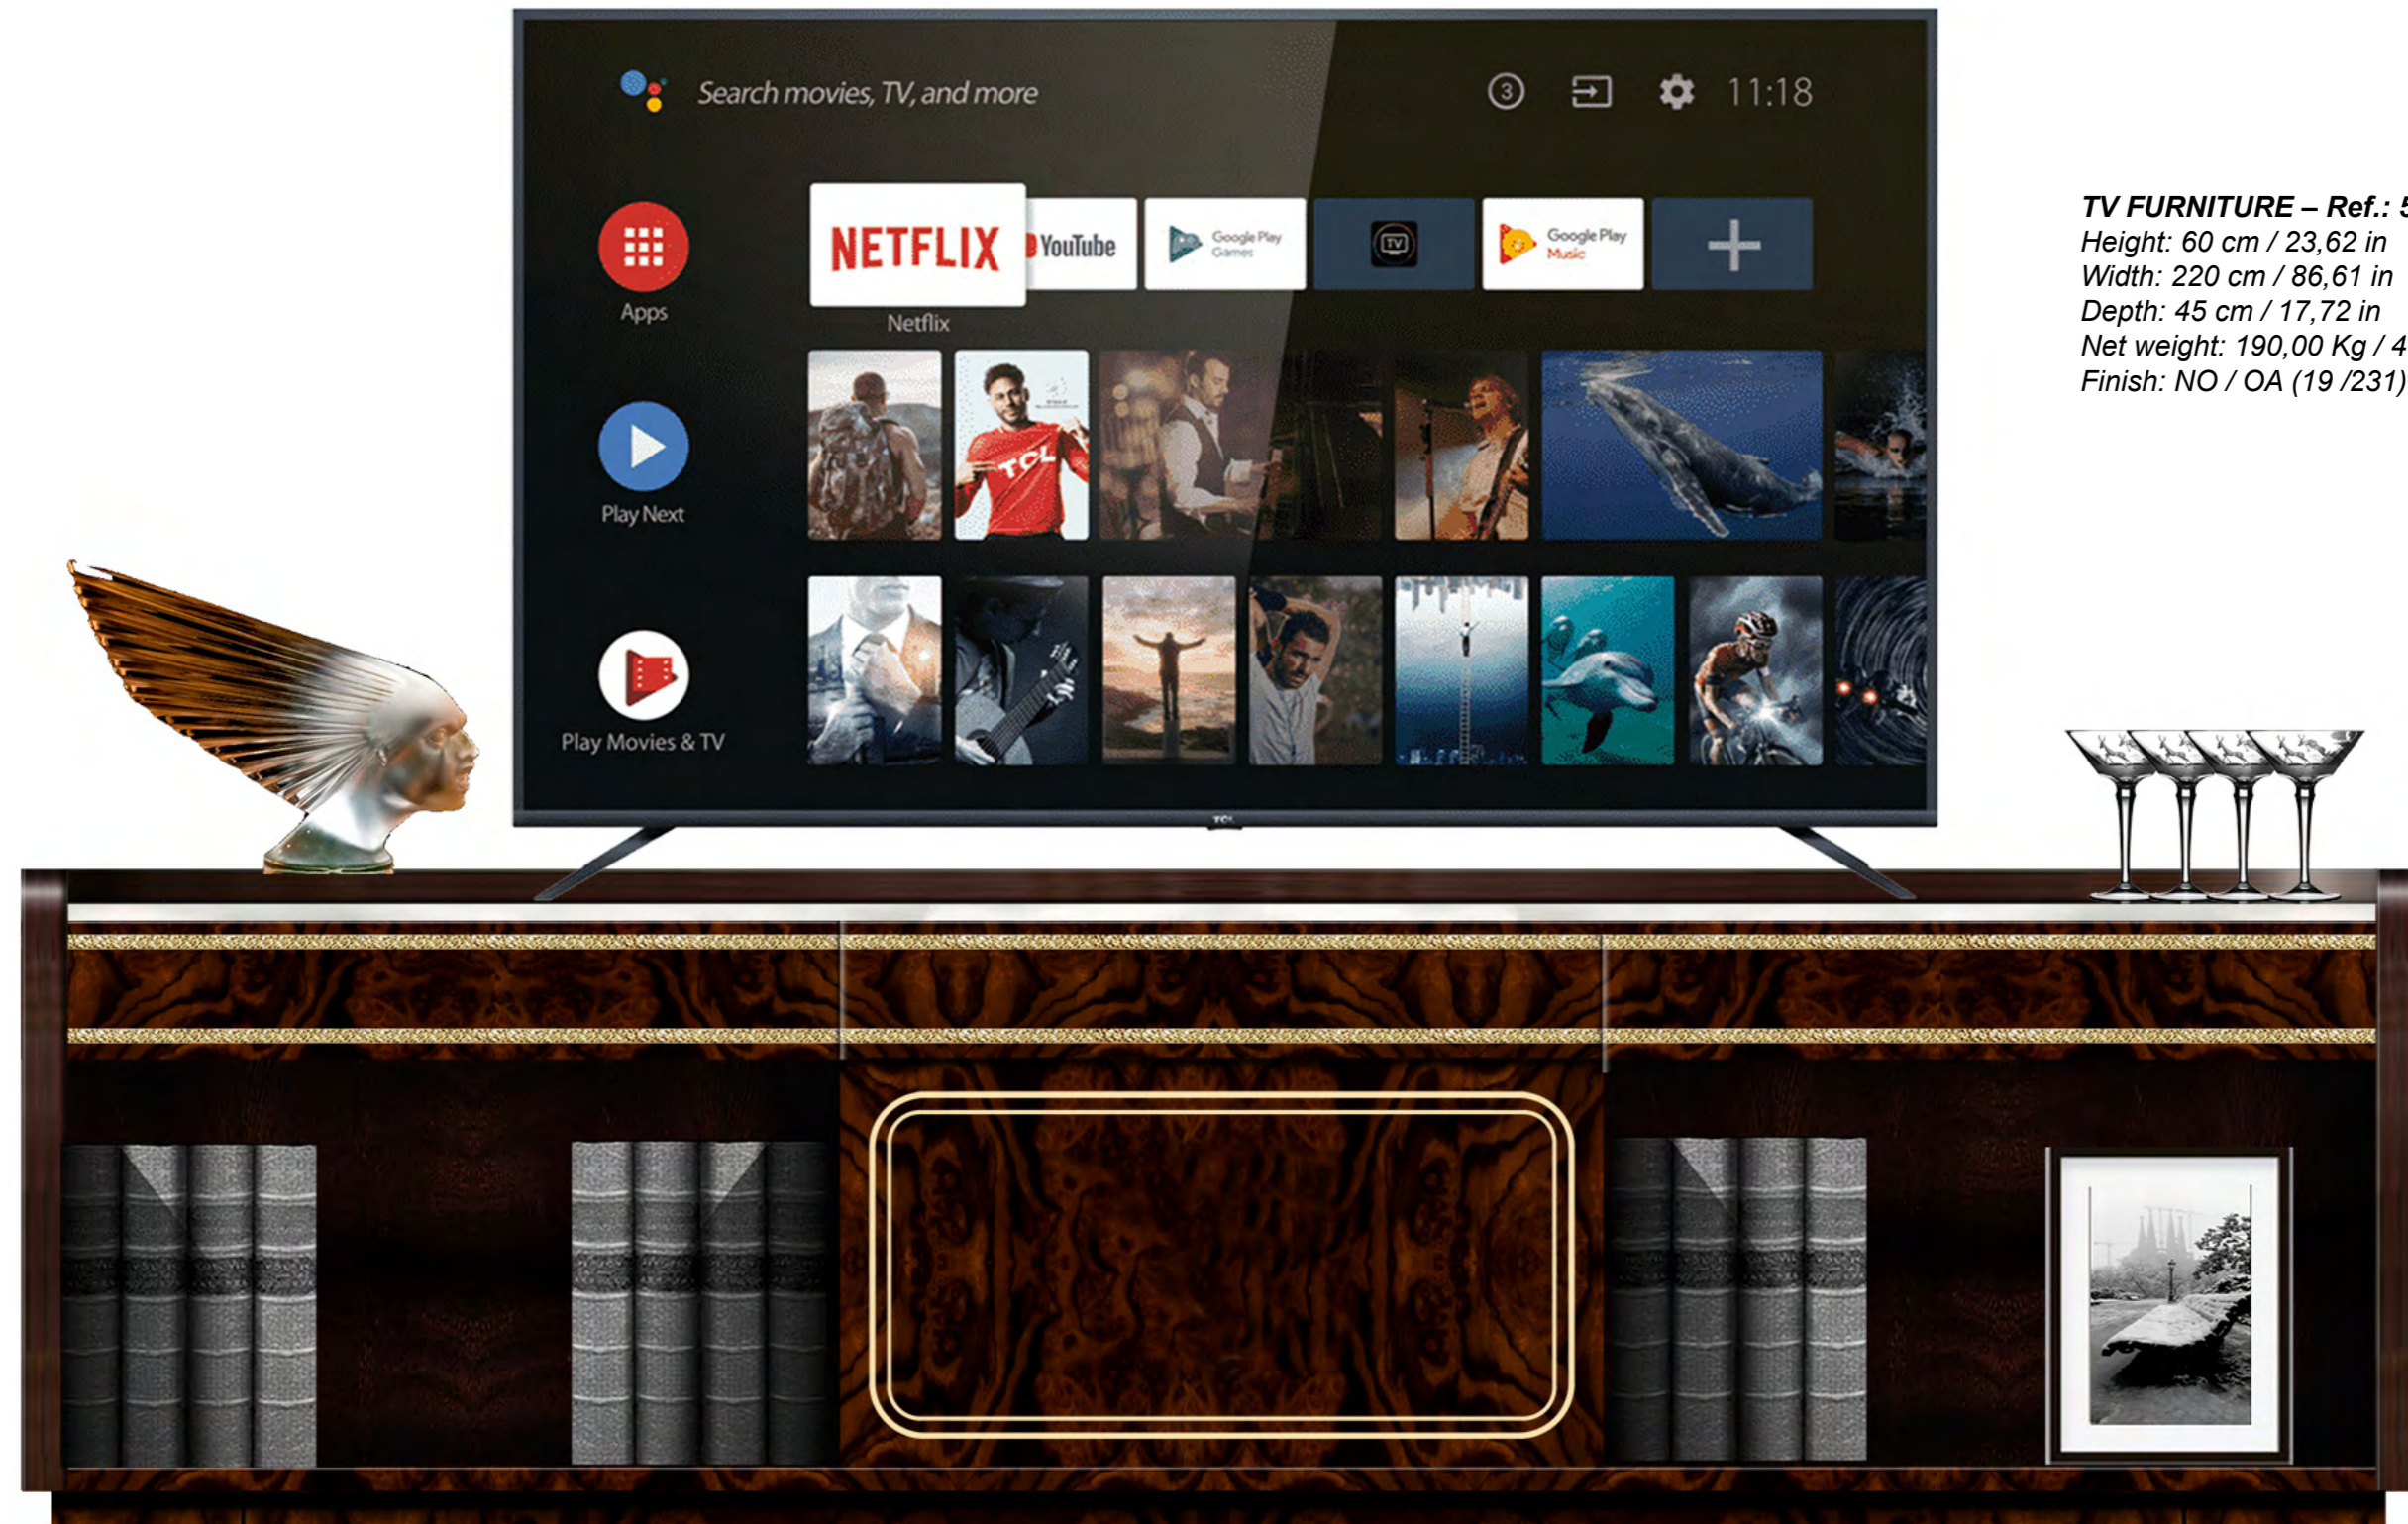

TV FURNITURE – Ref.: 50536.0
Height: 60 cm / 23,62 in
Width: 220 cm / 86,61 in
Depth: 45 cm / 17,72 in
Net weight: 190,00 Kg / 418,50 lb
Finish: NO / OA (19 /231)