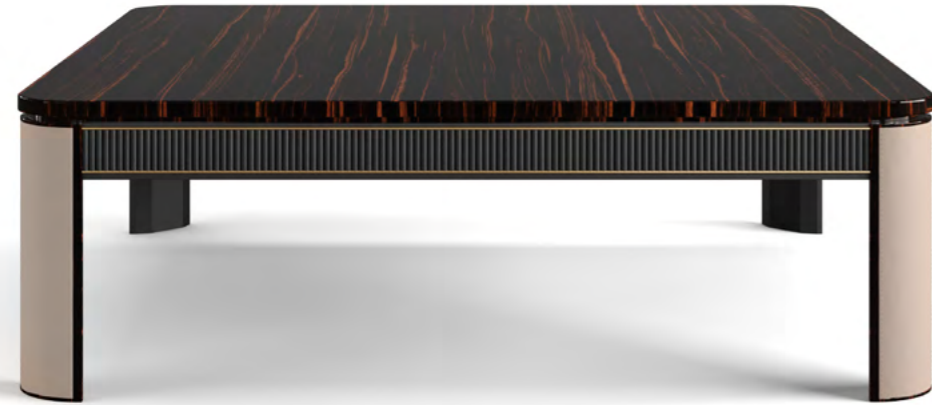

MONACO COLLECTION

COFFEE TABLE – Ref.: 50580.0
Height: 45 cm / 17,72 in
Width: 140 cm / 55,12 in
Depth: 140 cm / 55,12 in
Net weight: 60,00 Kg / 132,16 lb
Finish: MAK.B/NB / DB (598/67)

Leather: 250.005