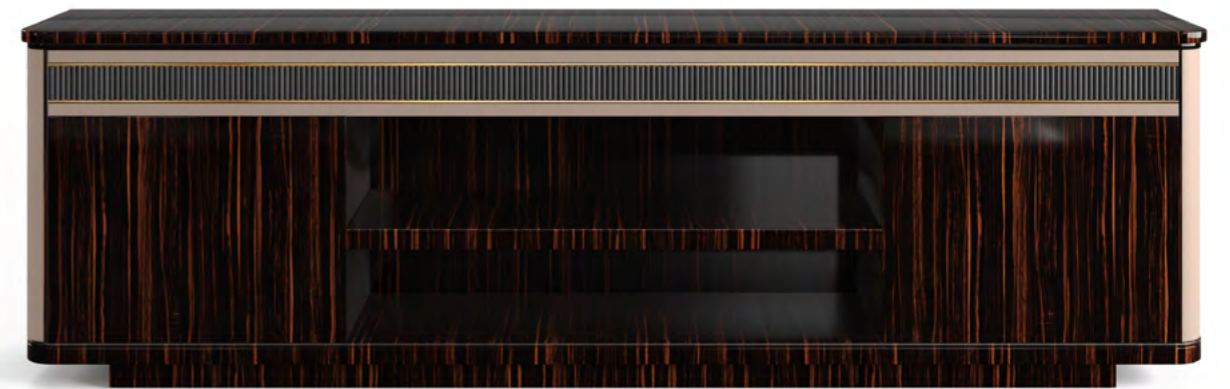

*COFFEE TABLE – Ref.: 50530.0
Height: 52 cm / 20,47 in
Width: Ø 70 cm / 27,56 in
Net weight: 60,00 Kg / 132,16 lb
Finish: MAK.B/NB / DB (598/67)*

TV FURNITURE – Ref.: 50582.0
Height: 60 cm / 23,62 in
Width: 200 cm / 78,74 in
Depth: 40 cm / 15,75 in
Net weight: 120,00 Kg / 264,32 lb
Finish: MAK.B/NB / DB (598/67)

Leather: 250.005