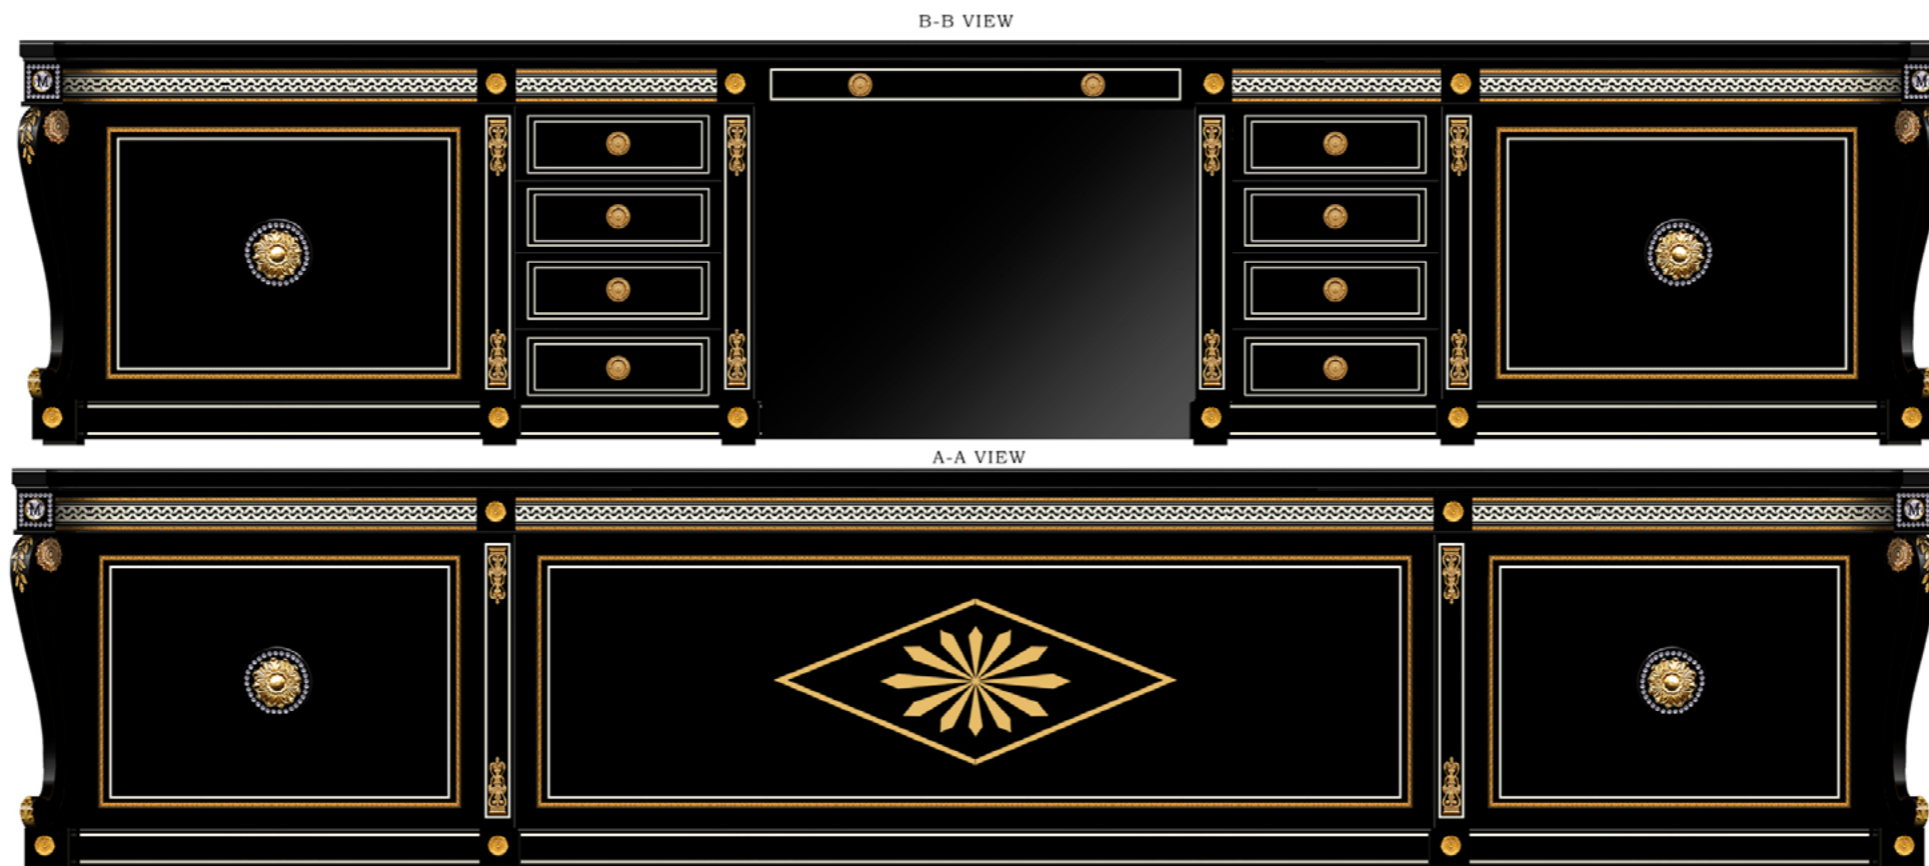

BESPOKE DESK
Desk– Ref.: 2418.E
Height: 80 cm/ 31,50”
Width: 385 cm/ 151,58”
Depth: 200 cm/ 78,74”
Finish: N/D.B (66/67)