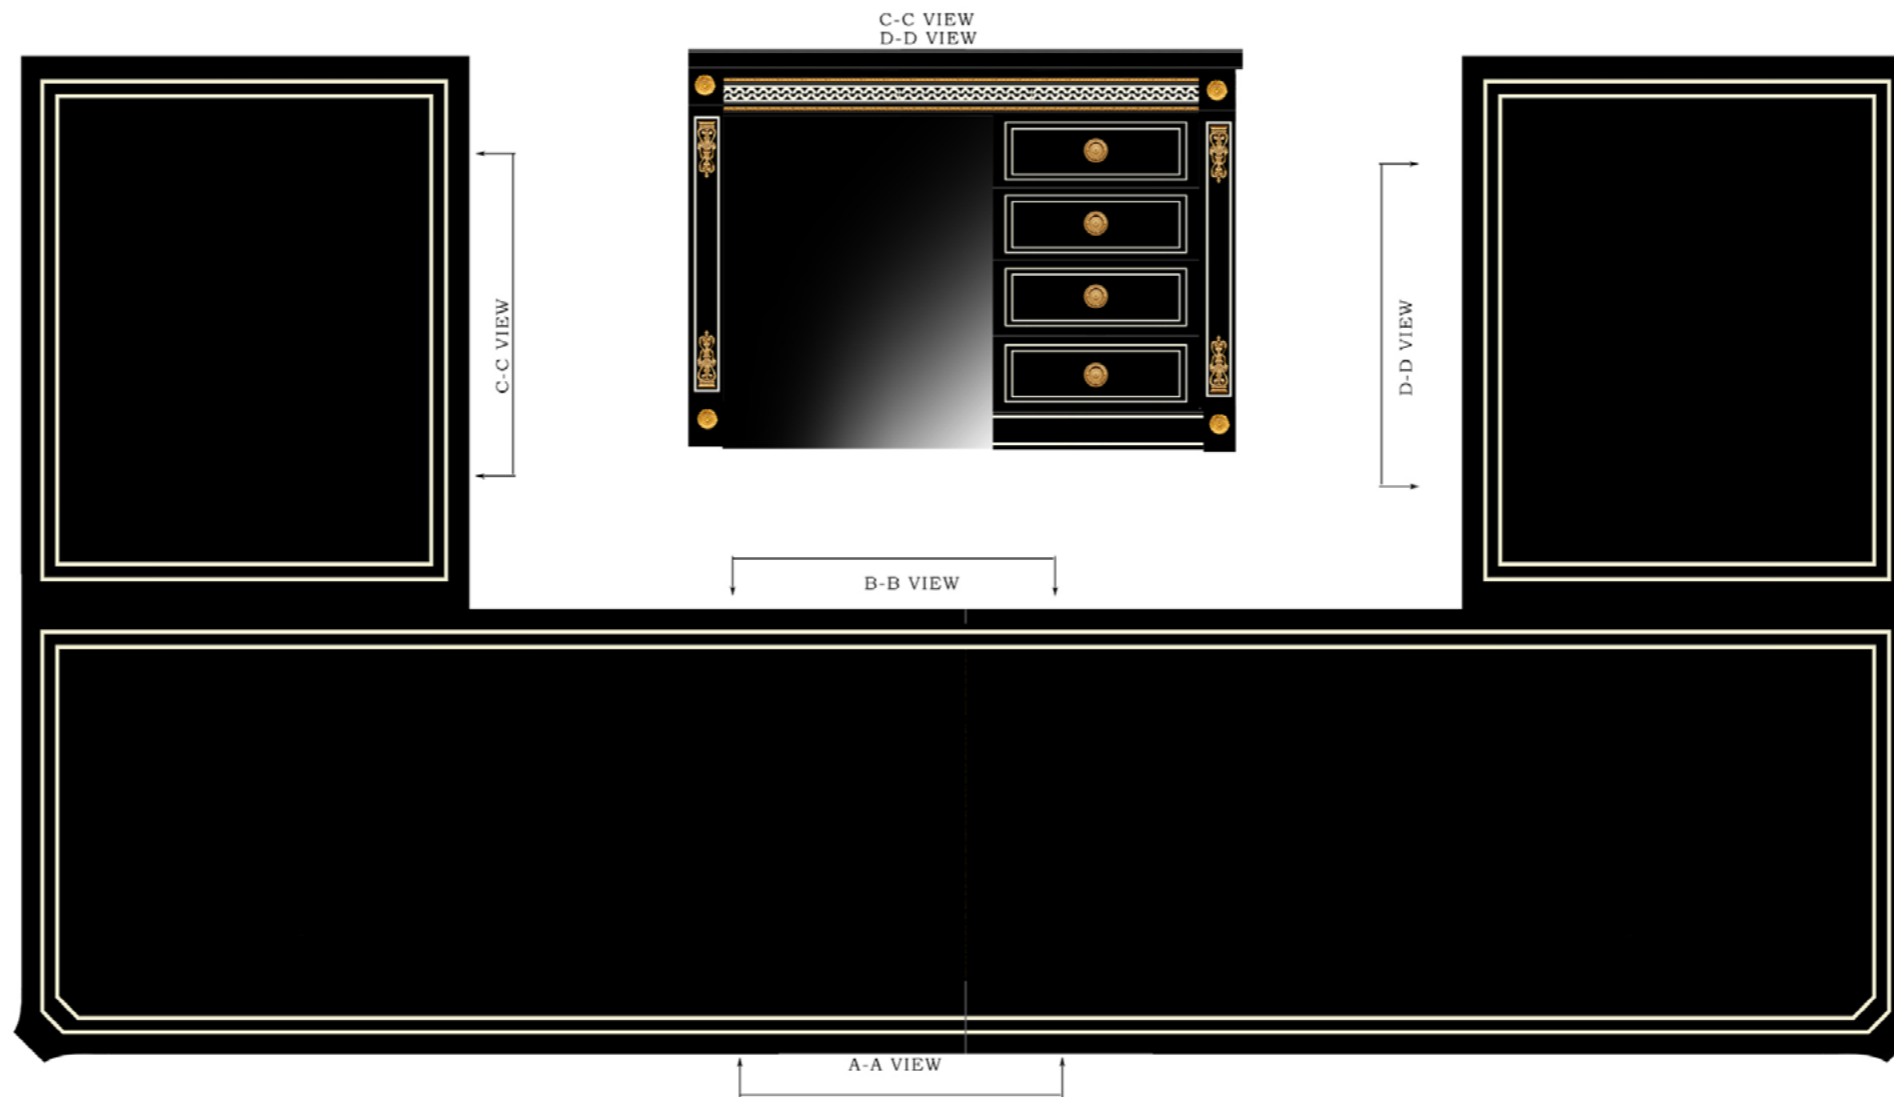

BESPOKE DESK
Desk– Ref.: 2418.E
Height: 80 cm/ 31,50”
Width: 385 cm/ 151,58”
Depth: 200 cm/ 78,74”
Finish: N/D.B (66/67)