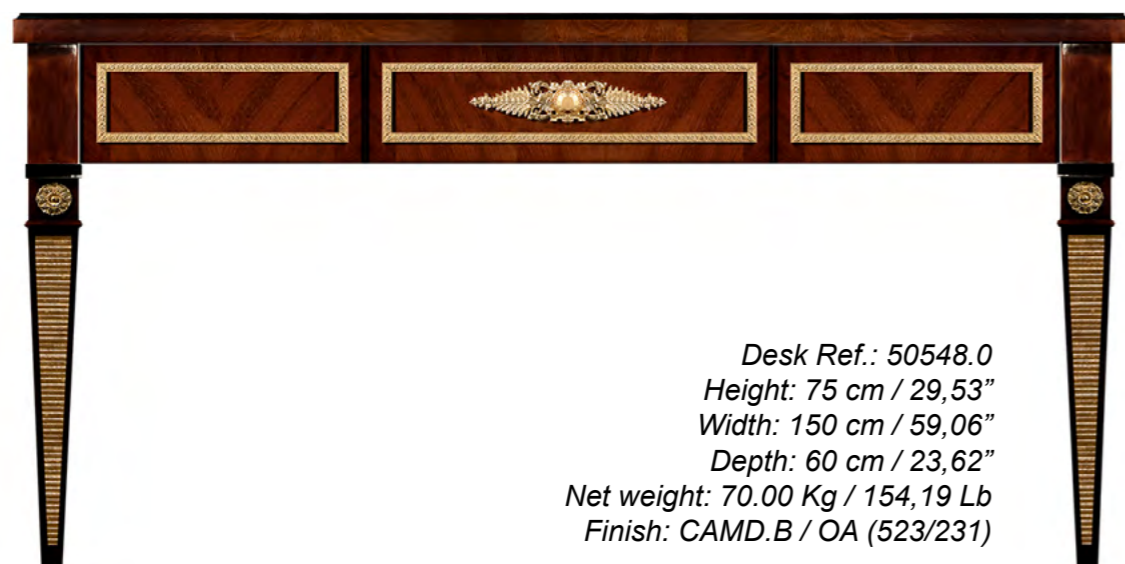

Materials: Walnut burl wood combined with white Lacquer, Sycamore marquetry inlays hand-carved wood columns and casted bronze ornaments.

Desk Ref.: 50051.0
 Height: 79 cm / 31,1"
 Width: 172 cm / 67,72"
 Depth: 80 cm / 31,5"
 Net weight: 70,00 Kg / 154,19 Lb
 Finish: BEL.OF (488/55)

Armchair Ref.: 50035.0
 Height: 98 cm / 38,58"
 Width: 47 cm / 18,5"
 Depth: 62 cm / 24,41"
 Net weight: 12,00 Kg / 26,43 Lb
 Finish: BEL.OF (488/55)

Mirror Ref.: 50061.0
 Height: 138 cm / 54,33"
 Width: 94 cm / 37,01"
 Depth: 9 cm / 3,54"
 Net weight: 34,00 Kg / 74,89 Lb
 Finish: POE (380)

Console Ref.: 50050.0
 Height: 83 cm / 32,68"
 Width: 149 cm / 58,66"
 Depth: 45 cm / 17,72"
 Net weight: 50,00 Kg / 110,13 Lb
 Finish: BEL./OF (488/55)

Bordeaux

OFFICE FURNITURE

Mariner presents a new proposal for neoclassical furniture inspired by the empire style, created to dress the most elegant and exclusive environments in the world, both in residential settings and hotels.

In this collection the natural Cerejeida veneer is combined with ornamental details in hand-cast bronze and decorated in Antique Gold

Desk Ref.: 50547.0
Height: 75 cm / 29,53"
Width: 165 cm / 64,96"
Depth: 70 cm / 27,56"
Net weight: 90,00 Kg / 198,24 Lb
Finish: CAMD.B / OA (523/231)